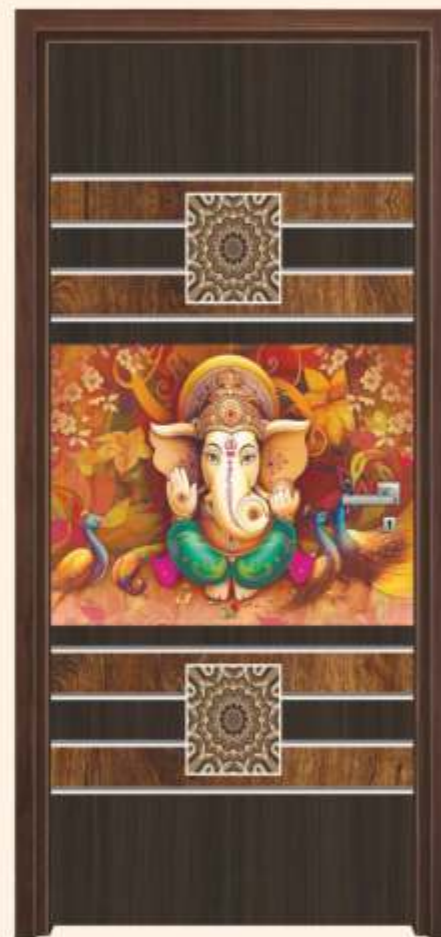

KD - 143

KD - 144

DECORATIVE LAMINATES DOOR

MICA DOORS  
WILL BE 84"x39"

DECORATIVE LAMINATES DOOR

KD - 19

KD - 133

KD - 135